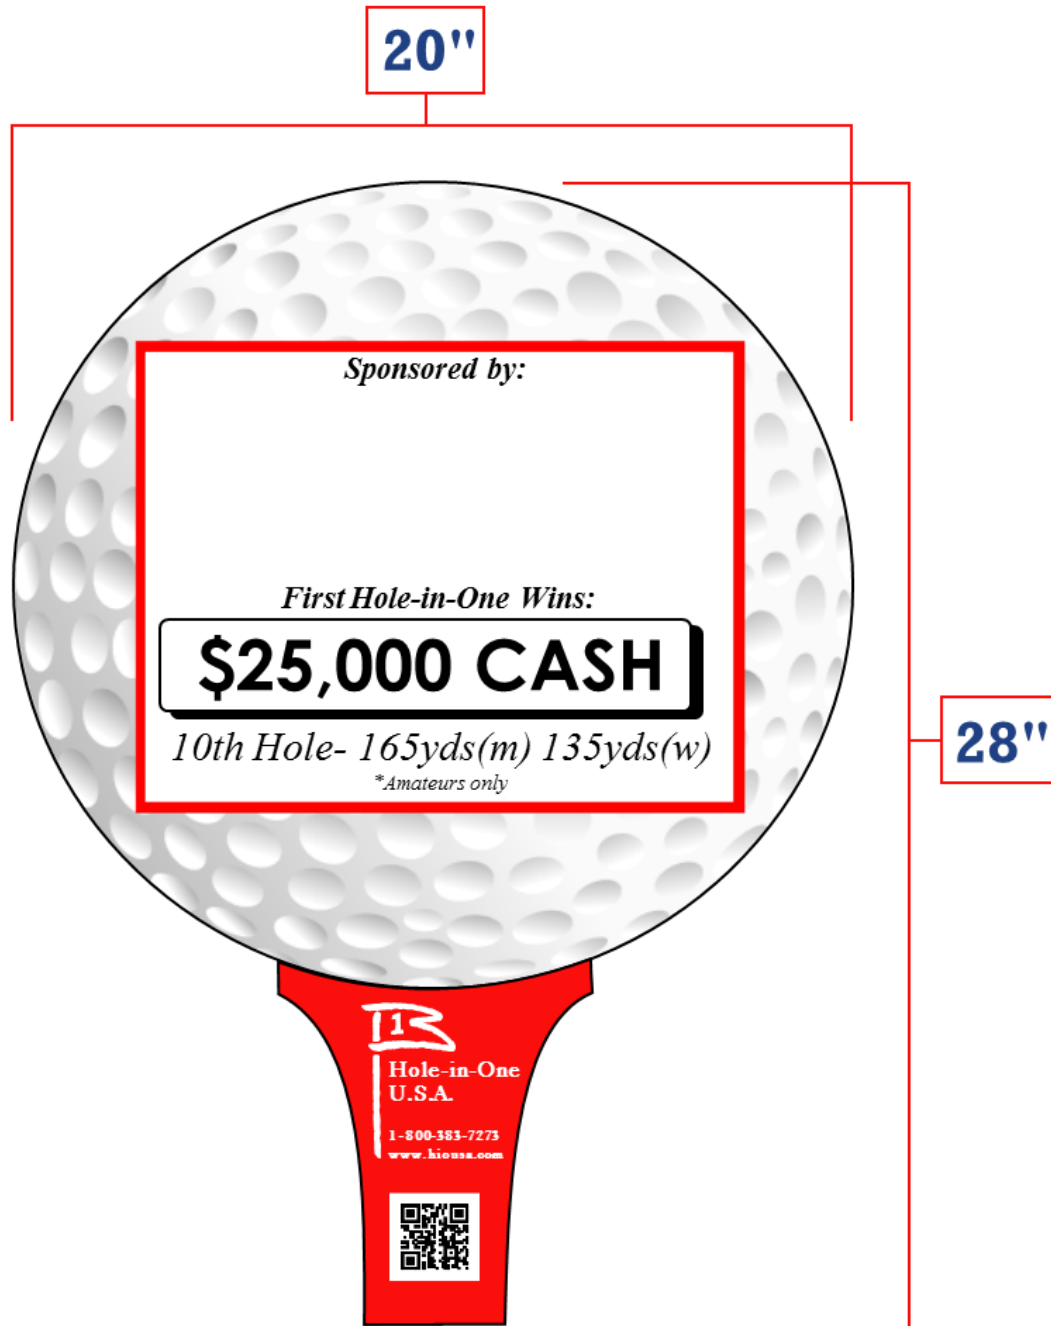

Hole-in-One Prize Signs

- ◆ Stakes are included with all signs.
- ◆ Please allow 10 business days to avoid any expedited shipping fees.