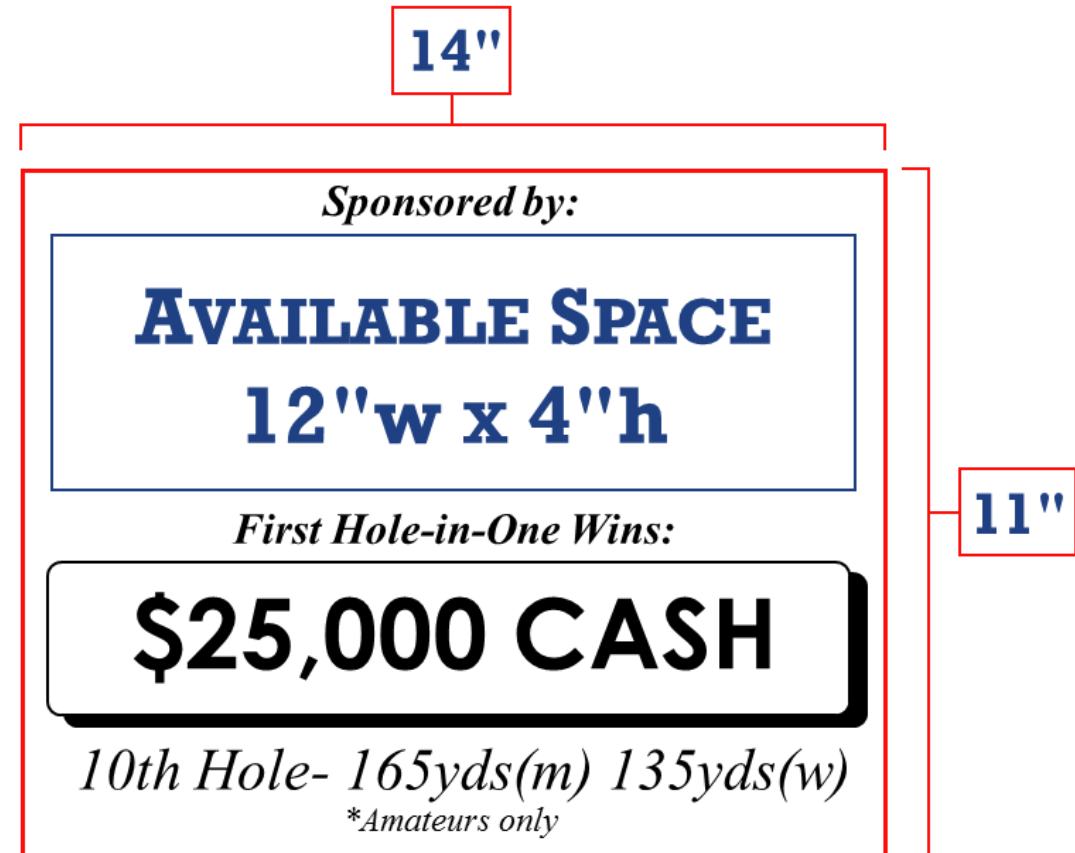

Hole-in-One Prize Signs

- ◆ Stakes are included with all signs.
- ◆ Please allow 10 business days to avoid any expedited shipping fees.