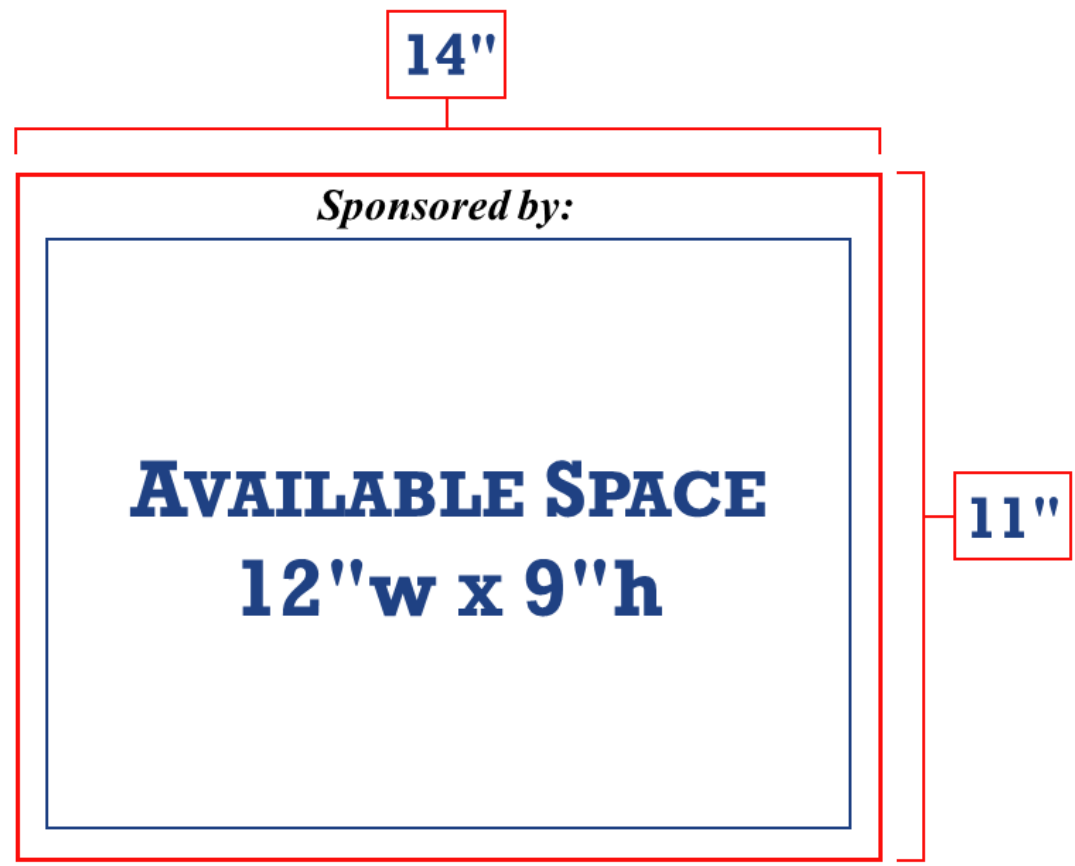

Sponsor Tee Signs

- ◆ Signs start at \$20 each + shipping
- ◆ Stakes are included with all signs.
- ◆ Please allow 10 business days to avoid any expedited shipping fees.