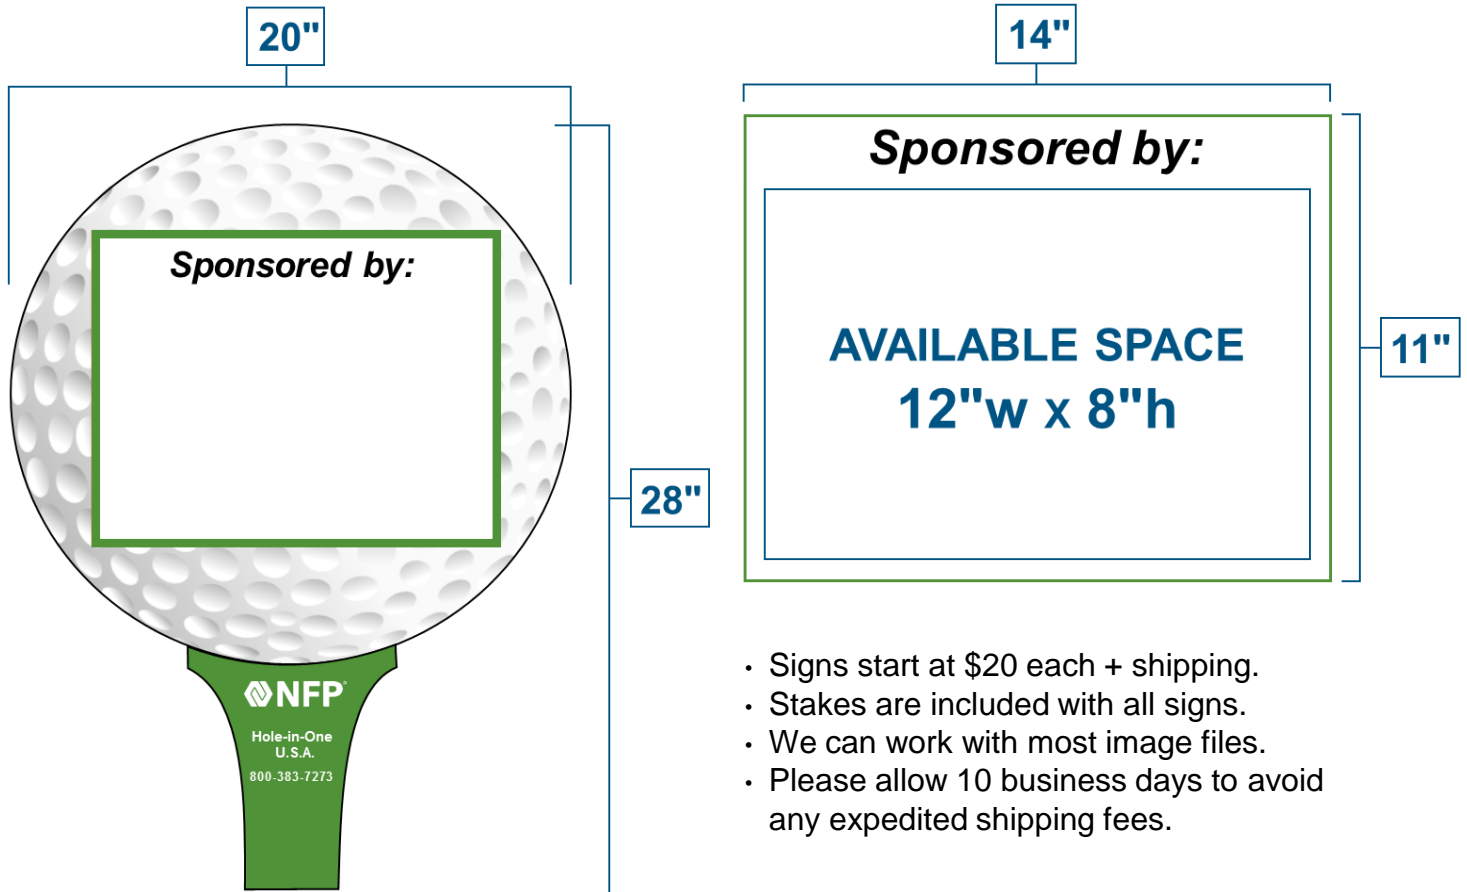

# Sponsor Sign Information

- Signs start at \$20 each + shipping.
- Stakes are included with all signs.
- We can work with most image files.
- Please allow 10 business days to avoid any expedited shipping fees.